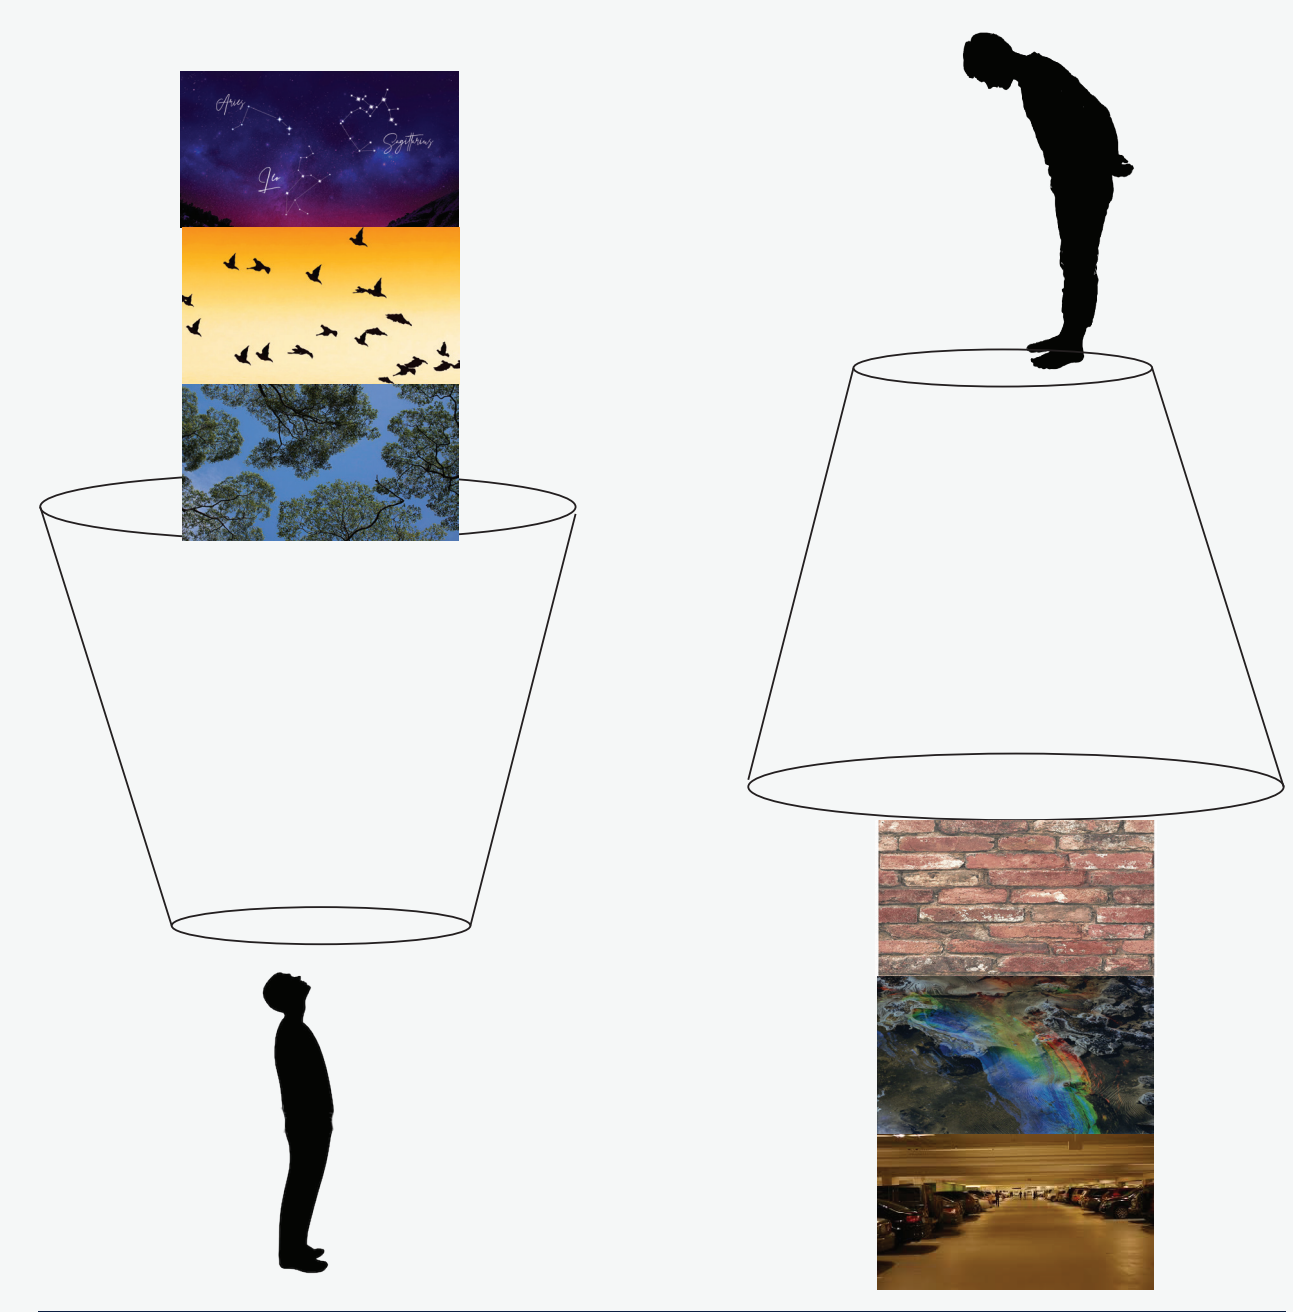

REFRAMING RED SQUARE

MAGIC IN THE MUNDANE

BE BOUNDLESS

Do you remember meeting Red Square for the first time? Maybe you were in awe, maybe you were nervous, maybe you got an electric rush from being so small in a place so vast and full of unknowns.

And what now? You're comfortable. You know your way around. You know what you need to do to get to where you want to go.

But you've lost the *magic*.

Our design is as much a celebration of the familiar charm and success of Red Square, as it is a humble reminder to challenge reality. Through simple interventions using reflection and framing, we augment the ordinary. The unremarkable walks to class, the unassuming days spent at work- this is the "everyday," this is the stuff life is made of! Don't forget to look around you. You might be surprised at what you will find.

CELESTIAL FUTURE ICONIC HISTORY

CONCEPT DIAGRAM

MAPPING REFLECTIONS

PRECEDENT IMAGES