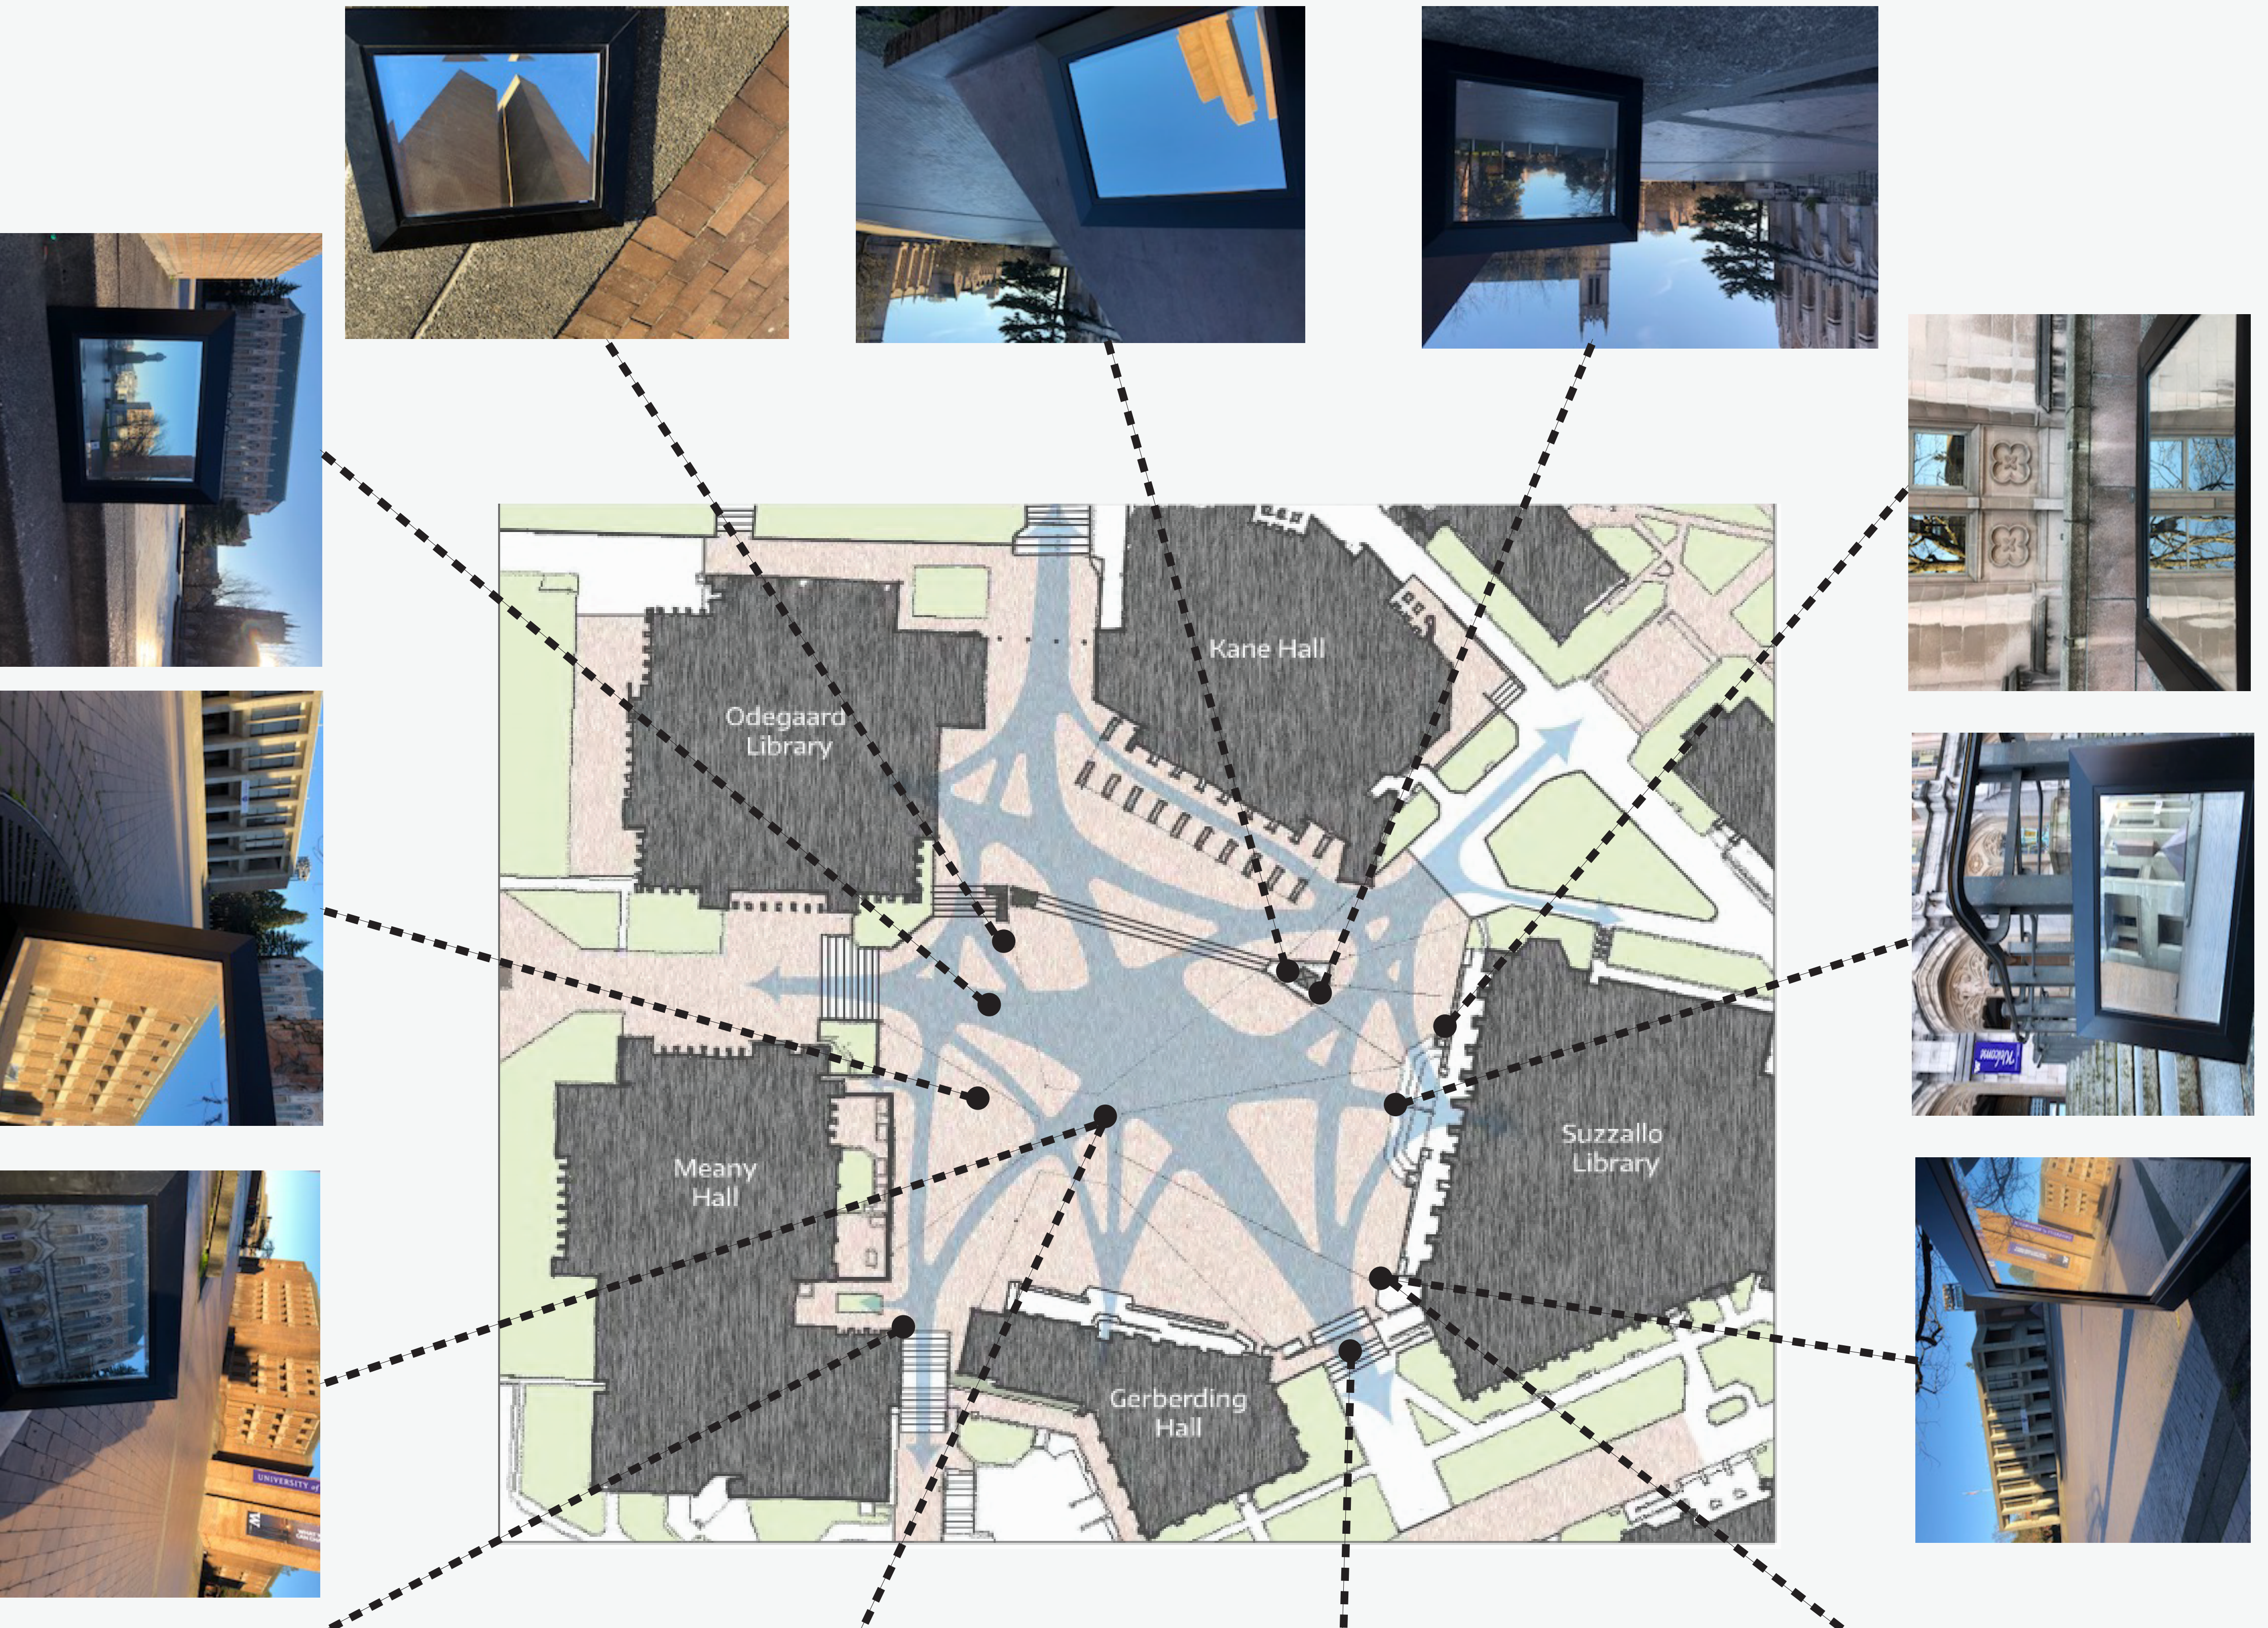

REFRAMING RED SQUARE

MAGIC IN THE MUNDANE

BE BOUNDLESS

Do you remember meeting Red Square for the first time? Maybe you were in awe, maybe you were nervous, maybe you got an electric rush from being so small in a place so vast and full of unknowns.

And what now? You're comfortable. You know your way around. You know what you need to do to get to where you want to go.

But you've lost the *magic*.

Our design is as much a celebration of the familiar charm and success of Red Square, as it is a humble reminder to challenge reality. Through simple interventions using reflection and framing, we augment the ordinary. The unremarkable walks to class, the unassuming days spent at work- this is the "everyday," this is the stuff life is made of! Don't forget to look around you. You might be surprised at what you will find.

CELESTIAL FUTURE ICONIC HISTORY

CONCEPT DIAGRAM

MAPPING REFLECTIONS

PRECEDENT IMAGES