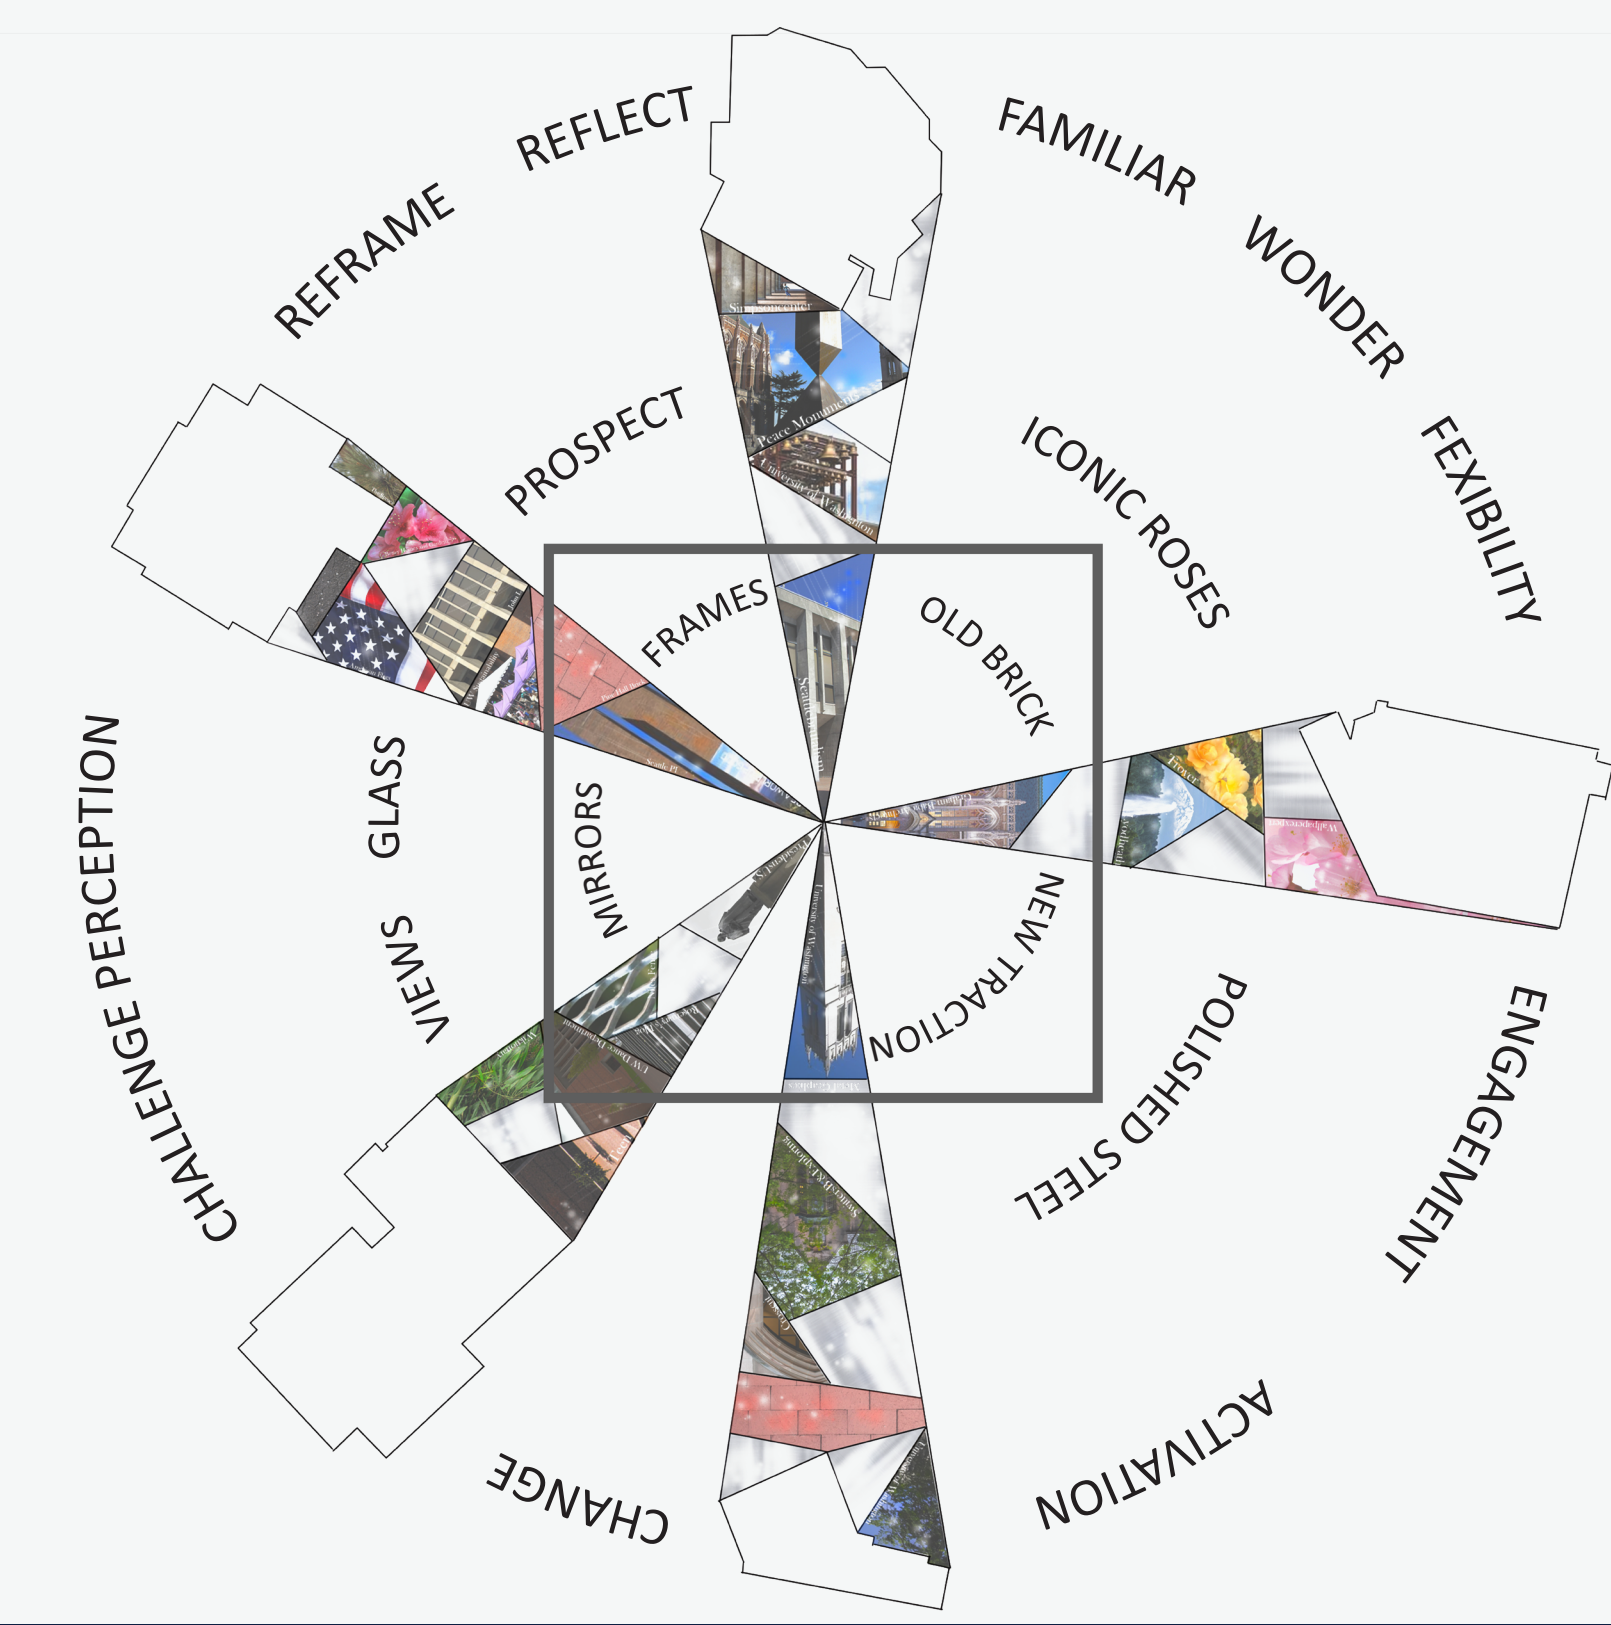

REFRAMING RED SQUARE

MAGIC IN THE MUNDANE

BE BOUNDLESS

Do you remember meeting Red Square for the first time? Maybe you were in awe, maybe you were nervous, maybe you got an electric rush from being so small in a place so vast and full of unknowns.

And what now? You're comfortable. You know your way around. You know what you need to do to get to where you want to go.

But you've lost the *magic*.

Our design is as much a celebration of the familiar charm and success of Red Square, as it is a humble reminder to challenge reality. Through simple interventions using reflection and framing, we augment the ordinary. The unremarkable walks to class, the unassuming days spent at work- this is the "everyday," this is the stuff life is made of! Don't forget to look around you. You might be surprised at what you will find.

CELESTIAL FUTURE ICONIC HISTORY

CONCEPT DIAGRAM

MAPPING REFLECTIONS

PRECEDENT IMAGES